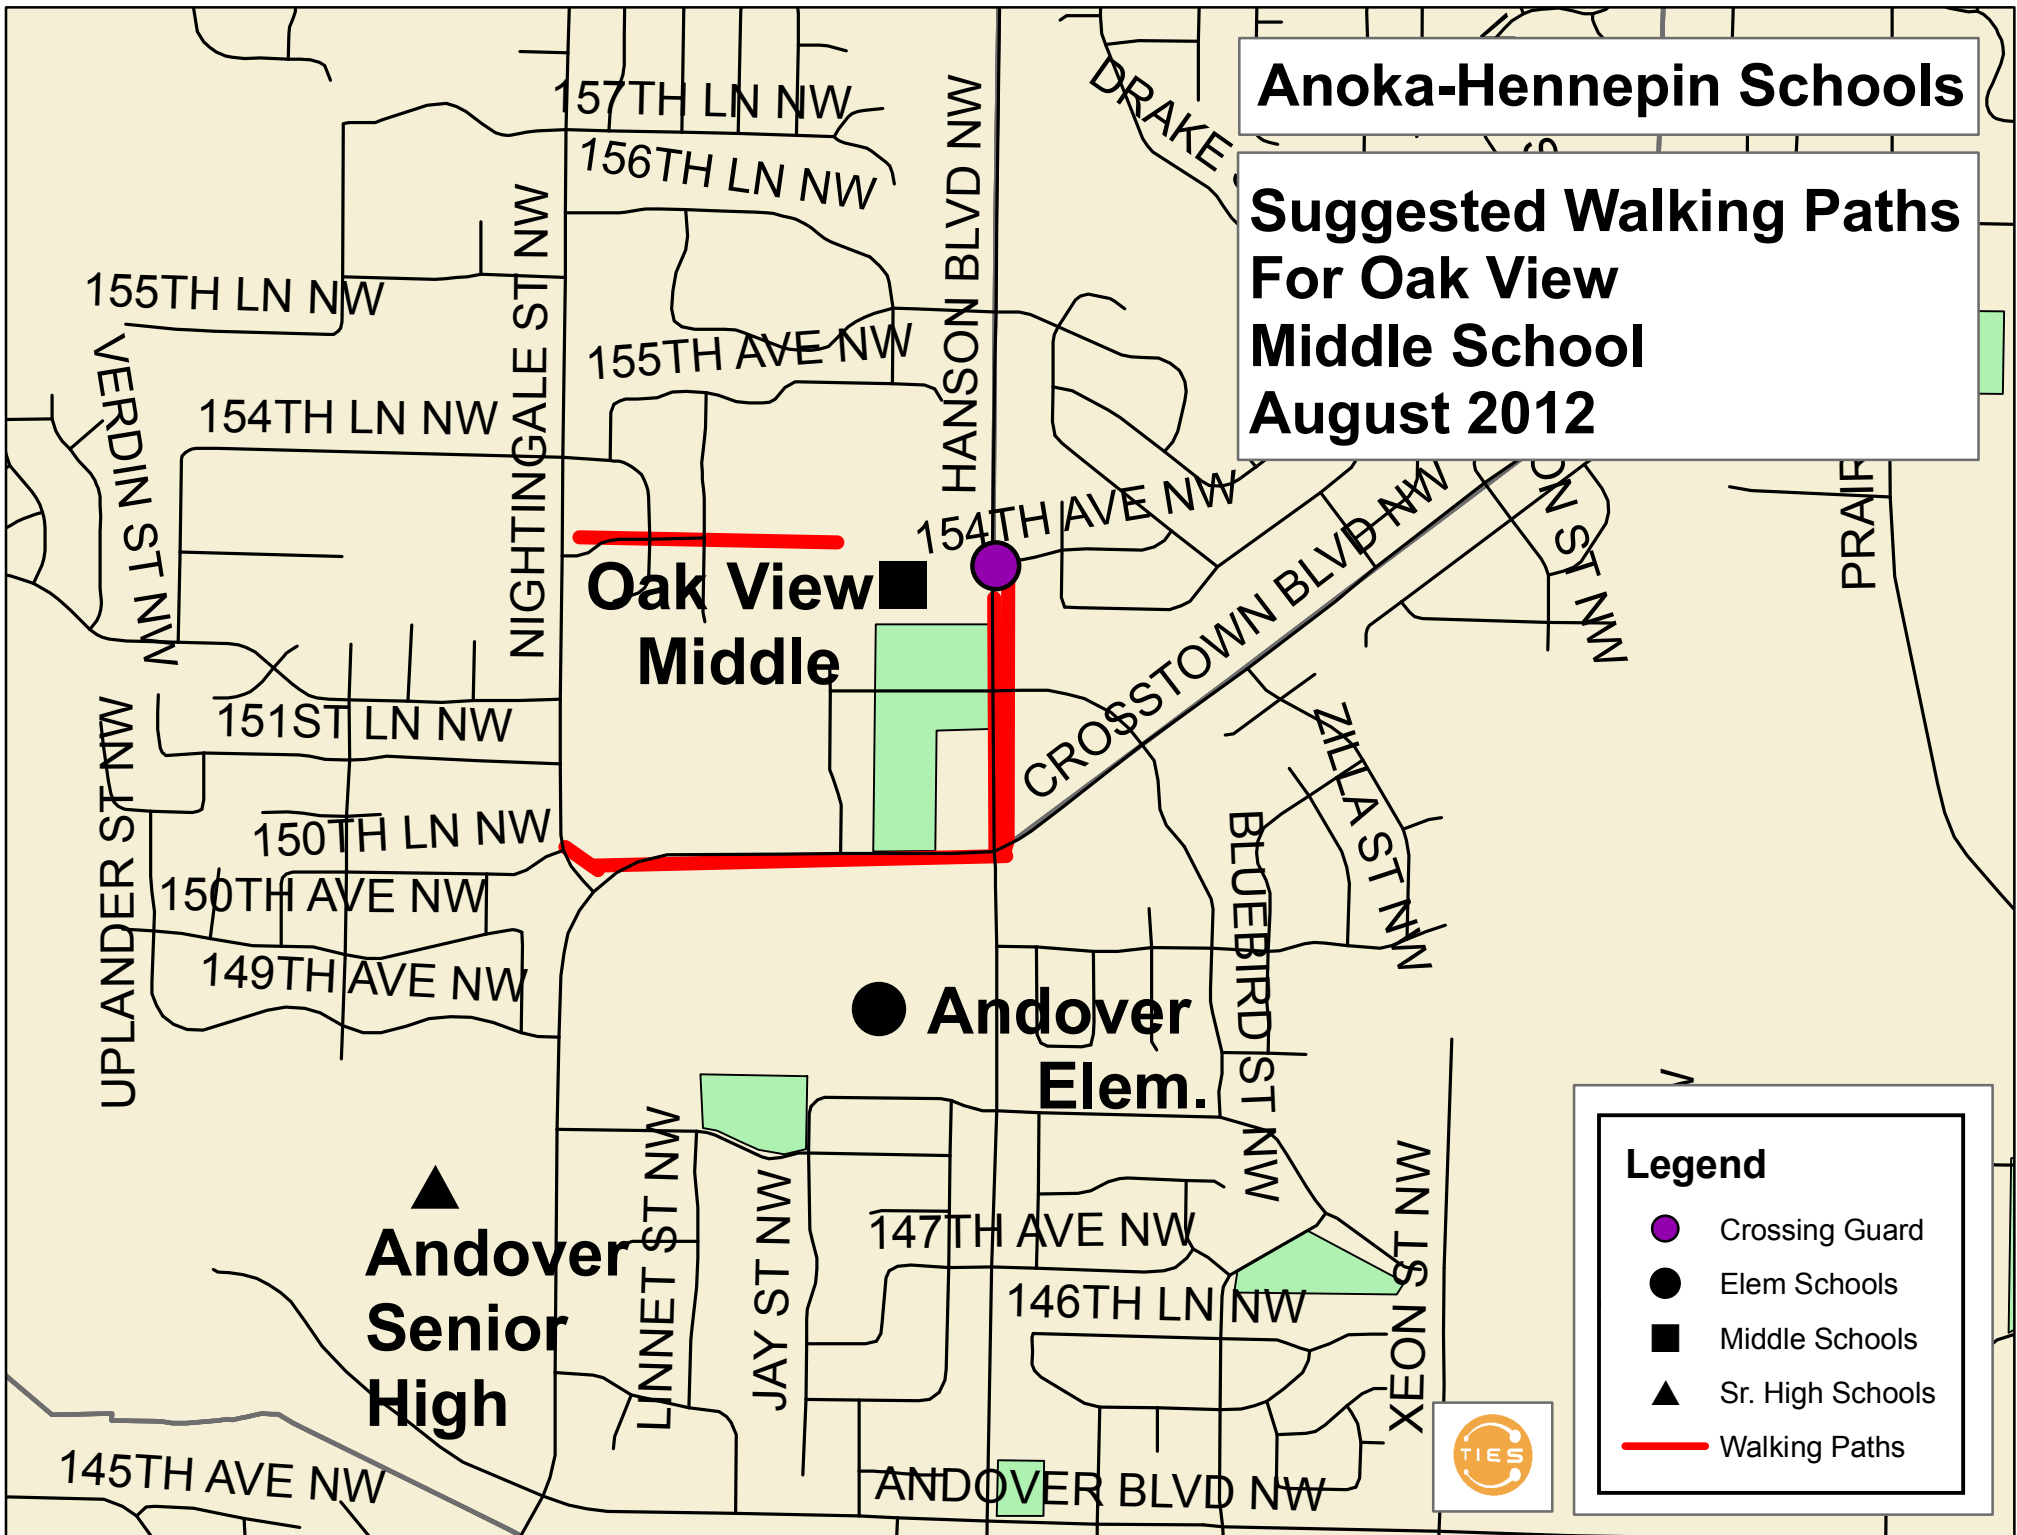

Anoka-Hennepin Schools

Suggested Walking Paths For Oak View Middle School August 2012

Legend

- Crossing Guard
- Elem Schools
- Middle Schools
- ▲ Sr. High Schools
- Walking Paths